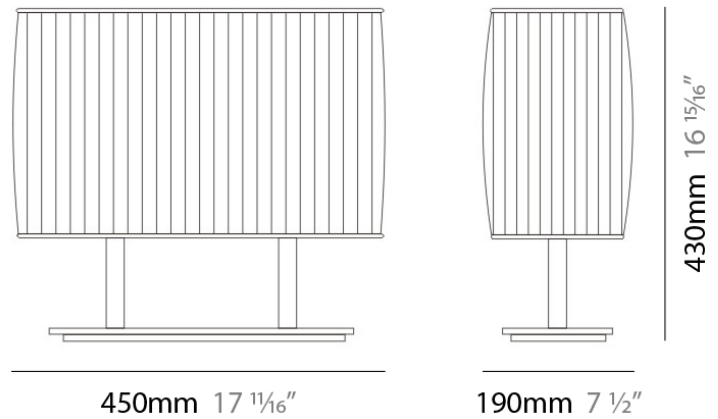

PROJECT	_____
TYPE	_____
NOTES	_____
QUANTITY	_____
DATE	_____

BLISSY PORTABLE

D84053

GENERAL

Series: Blissy
Brand: Panzeri
Division: Design
Mounting Type: Portable
Mounting Location: Table
Subcategory: Table

PHYSICAL

Shape: Rectangle
Length (mm): 450
Length (in): 17 ¾
Width (mm): 190
Width (in): 7 ½
Height (mm): 430
Height (in): 17
Light Distribution: Omnidirectional
Weight (kg): 4.09
Weight (lbs): 9
Diffuser: Ivory Pleated Fabric Shade
Fixture Material: Metal / Cotton

ELECTRICAL

Number of Lamps: 1
Lamp Type: LED Retrofit
Lamp Shape: A19
Bulb Included: Bulb Not Included
Total Output Wattage (W): 15
Max. Wattage Per Lamp (W): 15
Lamp Base: E26
Input Voltage (V): 120

LED

OPTICAL

RATINGS AND CERTIFICATIONS

Certified By: CSA Certified to UL and CSA Standards
IP rating: IP20