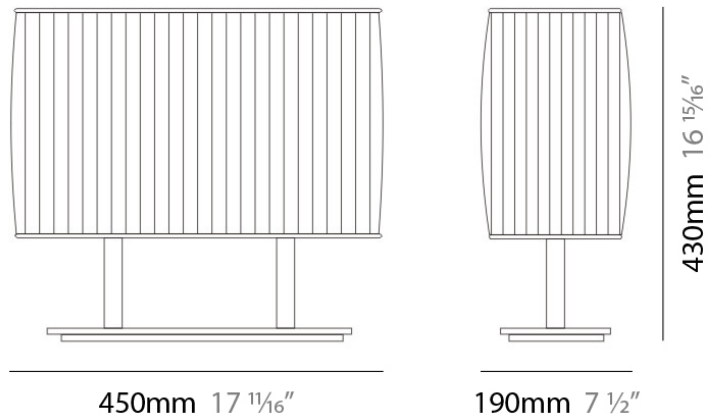

BLISSY PORTABLE

D84052

GENERAL

Series: Blissy
Brand: Panzeri
Division: Design
Mounting Type: Portable
Mounting Location: Table
Subcategory: Table

PHYSICAL

Shape: Rectangle
Length (mm): 450
Length (in): 17 3/4
Width (mm): 190
Width (in): 7 1/2
Height (mm): 430
Height (in): 17
Light Distribution: Omnidirectional
Weight (kg): 4.09
Weight (lbs): 9
Diffuser: Ivory Pleated Fabric Shade
Fixture Finish: Metallic Gray
Fixture Material: Metal / Cotton

ELECTRICAL

Number of Lamps: 1
Lamp Type: LED Retrofit
Lamp Shape: A19
Bulb Included: Bulb Not Included
Total Output Wattage (W): 8
Max. Wattage Per Lamp (W): 8
Lamp Base: E26
Input Voltage (V): 120
Upon Request: 277Vac / GU24

LED

OPTICAL

RATINGS AND CERTIFICATIONS

Certified By: CSA Certified to UL and CSA Standards
IP rating: IP20